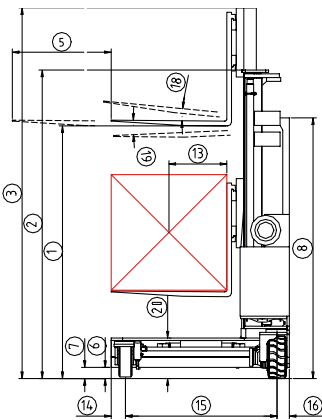

Model C6000 GT

REF	DESCRIPTION	24"	30"	36"	42"	48"	54"	60"
1a	Lift Height	248"	248"	248"	248"	248"	248"	248"
1b	Free Lift Height	104"	104"	104"	104"	104"	104"	104"
2	Height Mast Closed	157"	157"	157"	157"	157"	157"	157"
3	Max.(Mast raised)	303"	303"	303"	303"	303"	303"	303"
4	Overall Length	50"	56"	62"	68"	74"	80"	86"
5	Mast Travel	26"	32"	38"	44"	50"	56"	62"
6	Ground Clearance Under Mast	5"	5"	5"	5"	5"	5"	5"
7	Ground Clearance to Centre of Wheelbase	5"	5"	5"	5"	5"	5"	5"
8	Height Over Cab (without work-lights)	114"	114"	114"	114"	114"	114"	114"
9	Width Across Platforms	116"	116"	116"	116"	116"	116"	116"
10	Outside Spread of Fork Arms	131½"	131½"	131½"	131½"	131½"	131½"	131½"
11	Wheelbase	90½"	90½"	90½"	90½"	90½"	90½"	90½"
12	Frame Opening	55"	55"	55"	55"	55"	55"	55"
13	Load Centre Distance	12"	15"	18"	21"	24"	24"	24"
14	Overhang Front	6"	6"	6"	6"	6"	6"	6"
15	Track	38"	44"	50"	56"	62"	68"	74"
16	Overhang Back	6"	6"	6"	6"	6"	6"	6"
17	Length From Face of Fork	26"	26"	26"	26"	26"	26"	26"
18	Forward Fork Tilt	3°	3°	3°	3°	3°	3°	3°
19	Backward Fork Tilt	4½°	4½°	4½°	4½°	4½°	4½°	4½°
20	Platform Height With Front Lowered	16½"	16½"	16½"	16½"	16½"	16½"	16½"
21	Platform Length	24"	30"	36"	42"	48"	54"	60"
A	Capacity	6000 lbs	6,000 lbs	6,000 lbs	6,000 lbs	6,000 lbs	6,000 lbs	6,000 lbs
B	Unladen Weight	18,000 lbs	18,500 lbs	19,000 lbs	19,500 lbs	20,000 lbs	20,500 lbs	21,000 lbs
C	Maximum Ground Speed	7½ mph	7½ mph	7½ mph	7½ mph	7½ mph	7½ mph	7½ mph
D	Gradability	10%	10%	10%	10%	10%	10%	10%
E	3 Ltr GM LPG	65 hp	65 hp	65 hp	65 hp	65 hp	65 hp	65 hp
F	Electric's	12 Volt	12 Volt	12 Volt	12 Volt	12 Volt	12 Volt	12 Volt
G	Fork Section (2"x 6" x)	24"	30"	36"	42"	48"	54"	60"
H	350/150-280 Front Tyre (Solid) x 2	14"/ 6"	14"/ 6"	14"/ 6"	14"/ 6"	14"/ 6"	14"/ 6"	14"/ 6"
I	23 x 10 - 12 Rear Tyre (Super Elastic) x 2 (OD/Width)	23"/ 10"	23"/ 10"	23"/ 10"	23"/ 10"	23"/ 10"	23"/ 10"	23"/ 10"
J	Standard Colour	Green & Grey	Green & Grey	Green & Grey	Green & Grey	Green & Grey	Green & Grey	Green & Grey