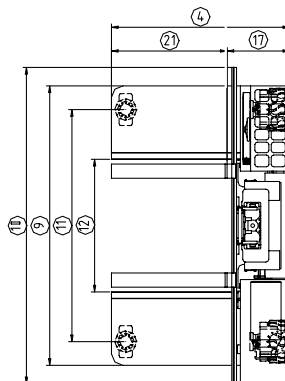

Model C6000 GT

REF	DESCRIPTION	24"	30"	36"	42"	48"	54"	60"
1a	Lift Height	248"	248"	248"	248"	248"	248"	248"
1b	Free Lift Height	104"	104"	104"	104"	104"	104"	104"
2	Height Mast Closed	157"	157"	157"	157"	157"	157"	157"
3	Max.(Mast raised)	303"	303"	303"	303"	303"	303"	303"
4	Overall Length	50"	56"	62"	68"	74"	80"	86"
5	Mast Travel	26"	32"	38"	44"	50"	56"	62"
6	Ground Clearance Under Mast	5"	5"	5"	5"	5"	5"	5"
7	Ground Clearance to Centre of Wheelbase	5"	5"	5"	5"	5"	5"	5"
8	Height Over Cab (without work-lights)	114"	114"	114"	114"	114"	114"	114"
9	Width Across Platforms	116"	116"	116"	116"	116"	116"	116"
10	Outside Spread of Fork Arms	131½"	131½"	131½"	131½"	131½"	131½"	131½"
11	Wheelbase	90½"	90½"	90½"	90½"	90½"	90½"	90½"
12	Frame Opening	55"	55"	55"	55"	55"	55"	55"
13	Load Centre Distance	12"	15"	18"	21"	24"	24"	24"
14	Overhang Front	6"	6"	6"	6"	6"	6"	6"
15	Track	38"	44"	50"	56"	62"	68"	74"
16	Overhang Back	6"	6"	6"	6"	6"	6"	6"
17	Length From Face of Fork	26"	26"	26"	26"	26"	26"	26"
18	Forward Fork Tilt	3°	3°	3°	3°	3°	3°	3°
19	Backward Fork Tilt	4½°	4½°	4½°	4½°	4½°	4½°	4½°
20	Platform Height With Front Lowered	16½"	16½"	16½"	16½"	16½"	16½"	16½"
21	Platform Length	24"	30"	36"	42"	48"	54"	60"
A	Capacity	6000 lbs	6,000 lbs	6,000 lbs	6,000 lbs	6,000 lbs	6,000 lbs	6,000 lbs
B	Unladen Weight	18,000 lbs	18,500 lbs	19,000 lbs	19,500 lbs	20,000 lbs	20,500 lbs	21,000 lbs
C	Maximum Ground Speed	7½ mph	7½ mph	7½ mph	7½ mph	7½ mph	7½ mph	7½ mph
D	Gradability	10%	10%	10%	10%	10%	10%	10%
E	3 Ltr GM LPG	65 hp	65 hp	65 hp	65 hp	65 hp	65 hp	65 hp
F	Electric's	12 Volt	12 Volt	12 Volt	12 Volt	12 Volt	12 Volt	12 Volt
G	Fork Section (2"x 6" x)	24"	30"	36"	42"	48"	54"	60"
H	350/150-280 Front Tyre (Solid) x 2	14"/ 6"	14"/ 6"	14"/ 6"	14"/ 6"	14"/ 6"	14"/ 6"	14"/ 6"
I	23 x 10 - 12 Rear Tyre (Super Elastic) x 2 (OD/Width)	23"/ 10"	23"/ 10"	23"/ 10"	23"/ 10"	23"/ 10"	23"/ 10"	23"/ 10"
J	Standard Colour	Green & Grey	Green & Grey	Green & Grey	Green & Grey	Green & Grey	Green & Grey	Green & Grey