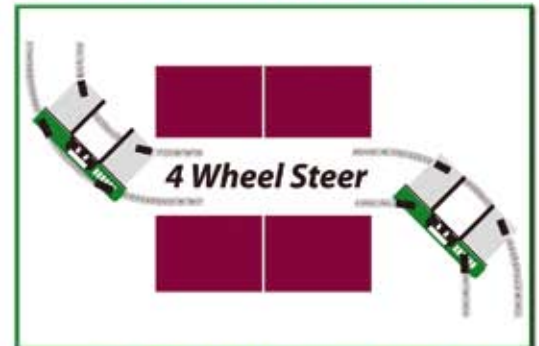

COMBiLiFT

Customised Handling Solutions

C6000 GT

making short work of long loads

The C6000 GT can operate outdoor on semi-rough terrain as well as indoors.

indoor outdoor narrow aisle solutions

SPECIFICATIONS