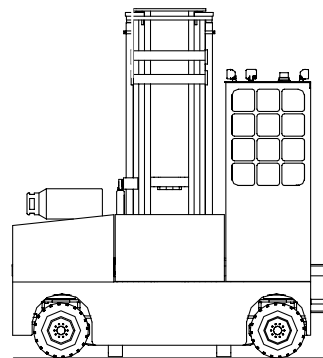

Model C6000 GT

REF	DESCRIPTION	24"	30"	36"	42"	48"	54"	60"
1a	Lift Height	248"	248"	248"	248"	248"	248"	248"
1b	Free Lift Height	104"	104"	104"	104"	104"	104"	104"
2	Height Mast Closed	157"	157"	157"	157"	157"	157"	157"
3	Max.(Mast raised)	303"	303"	303"	303"	303"	303"	303"
4	Overall Length	50"	56"	62"	68"	74"	80"	86"
5	Mast Travel	26"	32"	38"	44"	50"	56"	62"
6	Ground Clearance Under Mast	5"	5"	5"	5"	5"	5"	5"
7	Ground Clearance to Centre of Wheelbase	5"	5"	5"	5"	5"	5"	5"
8	Height Over Cab (without work-lights)	114"	114"	114"	114"	114"	114"	114"
9	Width Across Platforms	116"	116"	116"	116"	116"	116"	116"
10	Outside Spread of Fork Arms	131½"	131½"	131½"	131½"	131½"	131½"	131½"
11	Wheelbase	90½"	90½"	90½"	90½"	90½"	90½"	90½"
12	Frame Opening	55"	55"	55"	55"	55"	55"	55"
13	Load Centre Distance	12"	15"	18"	21"	24"	24"	24"
14	Overhang Front	6"	6"	6"	6"	6"	6"	6"
15	Track	38"	44"	50"	56"	62"	68"	74"
16	Overhang Back	6"	6"	6"	6"	6"	6"	6"
17	Length From Face of Fork	26"	26"	26"	26"	26"	26"	26"
18	Forward Fork Tilt	3°	3°	3°	3°	3°	3°	3°
19	Backward Fork Tilt	4½°	4½°	4½°	4½°	4½°	4½°	4½°
20	Platform Height With Front Lowered	16½"	16½"	16½"	16½"	16½"	16½"	16½"
21	Platform Length	24"	30"	36"	42"	48"	54"	60"
A	Capacity	6000 lbs	6,000 lbs	6,000 lbs	6,000 lbs	6,000 lbs	6,000 lbs	6,000 lbs
B	Unladen Weight	18,000 lbs	18,500 lbs	19,000 lbs	19,500 lbs	20,000 lbs	20,500 lbs	21,000 lbs
C	Maximum Ground Speed	7½ mph	7½ mph	7½ mph	7½ mph	7½ mph	7½ mph	7½ mph
D	Gradability	10%	10%	10%	10%	10%	10%	10%
E	3 Ltr GM LPG	65 hp	65 hp	65 hp	65 hp	65 hp	65 hp	65 hp
F	Electric's	12 Volt	12 Volt	12 Volt	12 Volt	12 Volt	12 Volt	12 Volt
G	Fork Section (2"x 6" x)	24"	30"	36"	42"	48"	54"	60"
H	350/150-280 Front Tyre (Solid) x 2	14"/ 6"	14"/ 6"	14"/ 6"	14"/ 6"	14"/ 6"	14"/ 6"	14"/ 6"
I	23 x 10 - 12 Rear Tyre (Super Elastic) x 2 (OD/Width)	23"/ 10"	23"/ 10"	23"/ 10"	23"/ 10"	23"/ 10"	23"/ 10"	23"/ 10"
J	Standard Colour	Green & Grey	Green & Grey	Green & Grey	Green & Grey	Green & Grey	Green & Grey	Green & Grey