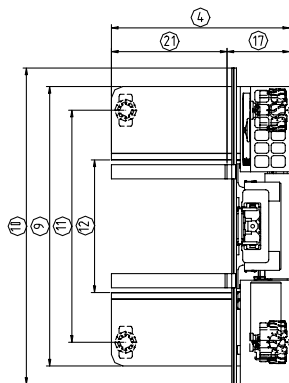

SPECIFICATIONS

Model C10,000 GT

REF	DESCRIPTION	24"	30"	36"	42"	48"	54"	60"
1a	Lift Height	248"	248"	248"	248"	248"	248"	248"
1b	Free Lift Height	104"	104"	104"	104"	104"	104"	104"
2	Height Mast Closed	157"	157"	157"	157"	157"	157"	157"
3	Max.(Mast raised)	303"	303"	303"	303"	303"	303"	303"
4	Overall Length	54"	60"	66"	72"	78"	84"	90"
5	Mast Travel	26"	32"	38"	44"	50"	56"	62"
6	Ground Clearance Under Mast	5"	5"	5"	5"	5"	5"	5"
7	Ground Clearance to Centre of Wheelbase	5"	5"	5"	5"	5"	5"	5"
8	Height Over Cab (without work-lights)	114"	114"	114"	114"	114"	114"	114"
9	Width Across Platforms	116"	116"	116"	116"	116"	116"	116"
10	Outside Spread of Fork Arms	131½"	131½"	131½"	131½"	131½"	131½"	131½"
11	Wheelbase	90½"	90½"	90½"	90½"	90½"	90½"	90½"
12	Frame Opening	55"	55"	55"	55"	55"	55"	55"
13	Load Centre Distance	12"	15"	18"	21"	24"	24"	24"
14	Overhang Front	6"	6"	6"	6"	6"	6"	6"
15	Track	42"	48"	54"	60"	66"	72"	78"
16	Overhang Back	6"	6"	6"	6"	6"	6"	6"
17	Length From Face of Fork	30"	30"	30"	30"	30"	30"	30"
18	Forward Fork Tilt	3°	3°	3°	3°	3°	3°	3°
19	Backward Fork Tilt	4½°	4½°	4½°	4½°	4½°	4½°	4½°
20	Platform Height With Front Lowered	16½"	16½"	16½"	16½"	16½"	16½"	16½"
21	Platform Length	24"	30"	36"	42"	48"	54"	60"
A	Capacity	10,000 lbs	10,000 lbs	10,000 lbs	10,000 lbs	10,000 lbs	10,000 lbs	10,000 lbs
B	Unladen Weight	19,000 lbs	19,500 lbs	20,000 lbs	20,500 lbs	21,000 lbs	21,500 lbs	22,000 lbs
C	Maximum Ground Speed	7½ mph	7½ mph	7½ mph	7½ mph	7½ mph	7½ mph	7½ mph
D	Gradability	10%	10%	10%	10%	10%	10%	10%
E	3 Ltr GM LPG	65 hp	65 hp	65 hp	65 hp	65 hp	65 hp	65 hp
F	Electric's	12 Volt	12 Volt	12 Volt	12 Volt	12 Volt	12 Volt	12 Volt
G	Fork Section (2" x 6" x)	24"	30"	36"	42"	48"	54"	60"
H	350/150-280 Front Tyre (Solid) x 2	14" / 6"	14" / 6"	14" / 6"	14" / 6"	14" / 6"	14" / 6"	14" / 6"
I	23 x 10 - 12 Rear Tyre (Super Elastic) x 2 (OD/Width)	23" / 10"	23" / 10"	23" / 10"	23" / 10"	23" / 10"	23" / 10"	23" / 10"
J	Standard Colour	Green & Grey	Green & Grey	Green & Grey	Green & Grey	Green & Grey	Green & Grey	Green & Grey