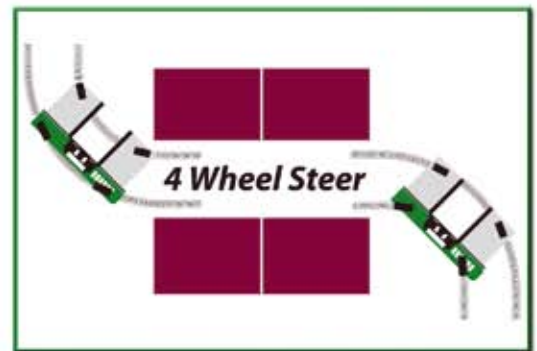

COMBiLiFT

Customized Handling Solutions

C10,000 GT

making short work of long loads

The C10,000 GT can operate outdoor on semi-rough terrain as well as indoors.

indoor outdoor narrow aisle solutions

www.COMBiLiFT.COM