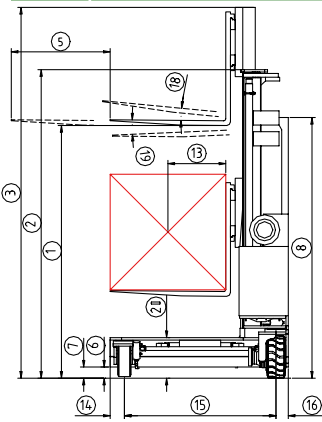

SPECIFICATIONS

Model C10,000 GT

REF	DESCRIPTION	24"	30"	36"	42"	48"	54"	60"
1a	Lift Height	248"	248"	248"	248"	248"	248"	248"
1b	Free Lift Height	104"	104"	104"	104"	104"	104"	104"
2	Height Mast Closed	157"	157"	157"	157"	157"	157"	157"
3	Max.(Mast raised)	303"	303"	303"	303"	303"	303"	303"
4	Overall Length	54"	60"	66"	72"	78"	84"	90"
5	Mast Travel	26"	32"	38"	44"	50"	56"	62"
6	Ground Clearance Under Mast	5"	5"	5"	5"	5"	5"	5"
7	Ground Clearance to Centre of Wheelbase	5"	5"	5"	5"	5"	5"	5"
8	Height Over Cab (without work-lights)	114"	114"	114"	114"	114"	114"	114"
9	Width Across Platforms	116"	116"	116"	116"	116"	116"	116"
10	Outside Spread of Fork Arms	131½"	131½"	131½"	131½"	131½"	131½"	131½"
11	Wheelbase	90½"	90½"	90½"	90½"	90½"	90½"	90½"
12	Frame Opening	55"	55"	55"	55"	55"	55"	55"
13	Load Centre Distance	12"	15"	18"	21"	24"	24"	24"
14	Overhang Front	6"	6"	6"	6"	6"	6"	6"
15	Track	42"	48"	54"	60"	66"	72"	78"
16	Overhang Back	6"	6"	6"	6"	6"	6"	6"
17	Length From Face of Fork	30"	30"	30"	30"	30"	30"	30"
18	Forward Fork Tilt	3°	3°	3°	3°	3°	3°	3°
19	Backward Fork Tilt	4½°	4½°	4½°	4½°	4½°	4½°	4½°
20	Platform Height With Front Lowered	16½"	16½"	16½"	16½"	16½"	16½"	16½"
21	Platform Length	24"	30"	36"	42"	48"	54"	60"
A	Capacity	10,000 lbs	10,000 lbs	10,000 lbs	10,000 lbs	10,000 lbs	10,000 lbs	10,000 lbs
B	Unladen Weight	19,000 lbs	19,500 lbs	20,000 lbs	20,500 lbs	21,000 lbs	21,500 lbs	22,000 lbs
C	Maximum Ground Speed	7½ mph	7½ mph	7½ mph	7½ mph	7½ mph	7½ mph	7½ mph
D	Gradability	10%	10%	10%	10%	10%	10%	10%
E	3 Ltr GM LPG	65 hp	65 hp	65 hp	65 hp	65 hp	65 hp	65 hp
F	Electric's	12 Volt	12 Volt	12 Volt	12 Volt	12 Volt	12 Volt	12 Volt
G	Fork Section (2" x 6" x)	24"	30"	36"	42"	48"	54"	60"
H	350/150-280 Front Tyre (Solid) x 2	14" / 6"	14" / 6"	14" / 6"	14" / 6"	14" / 6"	14" / 6"	14" / 6"
I	23 x 10 - 12 Rear Tyre (Super Elastic) x 2 (OD/Width)	23" / 10"	23" / 10"	23" / 10"	23" / 10"	23" / 10"	23" / 10"	23" / 10"
J	Standard Colour	Green & Grey	Green & Grey	Green & Grey	Green & Grey	Green & Grey	Green & Grey	Green & Grey