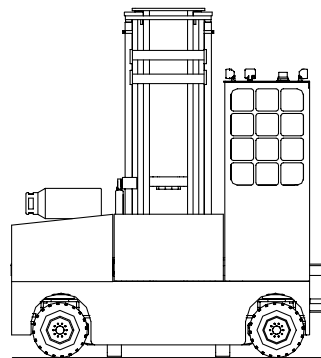

SPECIFICATIONS

Model C10,000 GT

REF	DESCRIPTION	24"	30"	36"	42"	48"	54"	60"
1a	Lift Height	248"	248"	248"	248"	248"	248"	248"
1b	Free Lift Height	104"	104"	104"	104"	104"	104"	104"
2	Height Mast Closed	157"	157"	157"	157"	157"	157"	157"
3	Max.(Mast raised)	303"	303"	303"	303"	303"	303"	303"
4	Overall Length	54"	60"	66"	72"	78"	84"	90"
5	Mast Travel	26"	32"	38"	44"	50"	56"	62"
6	Ground Clearance Under Mast	5"	5"	5"	5"	5"	5"	5"
7	Ground Clearance to Centre of Wheelbase	5"	5"	5"	5"	5"	5"	5"
8	Height Over Cab (without work-lights)	114"	114"	114"	114"	114"	114"	114"
9	Width Across Platforms	116"	116"	116"	116"	116"	116"	116"
10	Outside Spread of Fork Arms	131½"	131½"	131½"	131½"	131½"	131½"	131½"
11	Wheelbase	90½"	90½"	90½"	90½"	90½"	90½"	90½"
12	Frame Opening	55"	55"	55"	55"	55"	55"	55"
13	Load Centre Distance	12"	15"	18"	21"	24"	24"	24"
14	Overhang Front	6"	6"	6"	6"	6"	6"	6"
15	Track	42"	48"	54"	60"	66"	72"	78"
16	Overhang Back	6"	6"	6"	6"	6"	6"	6"
17	Length From Face of Fork	30"	30"	30"	30"	30"	30"	30"
18	Forward Fork Tilt	3°	3°	3°	3°	3°	3°	3°
19	Backward Fork Tilt	4½°	4½°	4½°	4½°	4½°	4½°	4½°
20	Platform Height With Front Lowered	16½"	16½"	16½"	16½"	16½"	16½"	16½"
21	Platform Length	24"	30"	36"	42"	48"	54"	60"
A	Capacity	10,000 lbs	10,000 lbs	10,000 lbs	10,000 lbs	10,000 lbs	10,000 lbs	10,000 lbs
B	Unladen Weight	19,000 lbs	19,500 lbs	20,000 lbs	20,500 lbs	21,000 lbs	21,500 lbs	22,000 lbs
C	Maximum Ground Speed	7½ mph	7½ mph	7½ mph	7½ mph	7½ mph	7½ mph	7½ mph
D	Gradability	10%	10%	10%	10%	10%	10%	10%
E	3 Ltr GM LPG	65 hp	65 hp	65 hp	65 hp	65 hp	65 hp	65 hp
F	Electric's	12 Volt	12 Volt	12 Volt	12 Volt	12 Volt	12 Volt	12 Volt
G	Fork Section (2" x 6" x)	24"	30"	36"	42"	48"	54"	60"
H	350/150-280 Front Tyre (Solid) x 2	14" / 6"	14" / 6"	14" / 6"	14" / 6"	14" / 6"	14" / 6"	14" / 6"
I	23 x 10 - 12 Rear Tyre (Super Elastic) x 2 (OD/Width)	23" / 10"	23" / 10"	23" / 10"	23" / 10"	23" / 10"	23" / 10"	23" / 10"
J	Standard Colour	Green & Grey	Green & Grey	Green & Grey	Green & Grey	Green & Grey	Green & Grey	Green & Grey